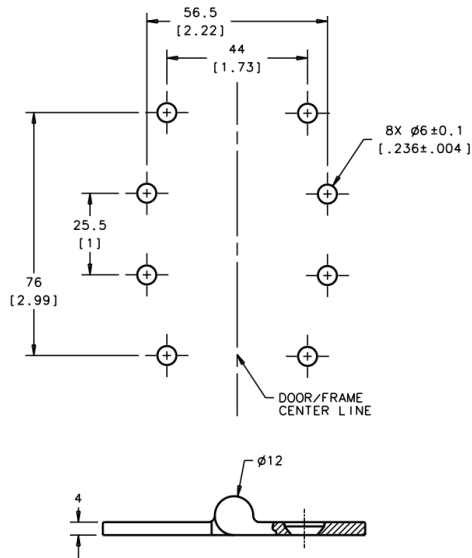

EH-A Hinge

Surface mount · Stainless steel 316

Material

- Outer & inner leaf: Stainless steel 316
- Pin: Stainless steel 304

Part No.

EH-4A-4V4-24

Material

- Outer & inner leaf: Stainless steel 316
- Pin: Stainless steel 304

Part No.

EH-4A-8V5-24

Material

- Outer & inner leaf: Stainless steel 316
- Pin: Stainless steel 304

Part No.

EH-6A-10V8-24