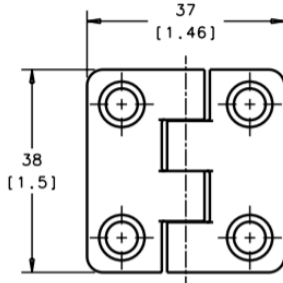

EH-A Hinge

Surface mount · Stainless steel 316

Material

- Outer & inner leaf: Stainless steel 316
- Pin: Stainless steel 304

Part No.

EH-4A-4V4-24

Material

- Outer & inner leaf: Stainless steel 316
- Pin: Stainless steel 304

Part No.

EH-4A-8V5-24

Material

- Outer & inner leaf: Stainless steel 316
- Pin: Stainless steel 304

Part No.

EH-6A-10V8-24