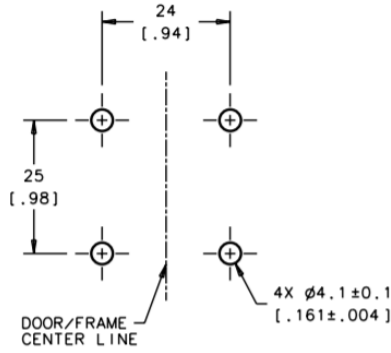

EH-A Hinge

Surface mount · Stainless steel 316

Material

- Outer & inner leaf: Stainless steel 316
- Pin: Stainless steel 304

Part No.

EH-4A-4V4-24

Material

- Outer & inner leaf: Stainless steel 316
- Pin: Stainless steel 304

Part No.

EH-4A-8V5-24

Material

- Outer & inner leaf: Stainless steel 316
- Pin: Stainless steel 304

Part No.

EH-6A-10V8-24