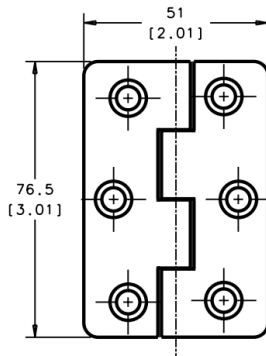

EH-A Hinge

Surface mount · Stainless steel 316

Material

- Outer & inner leaf: Stainless steel 316
- Pin: Stainless steel 304

Part No.

EH-4A-4V4-24

Material

- Outer & inner leaf: Stainless steel 316
- Pin: Stainless steel 304

Part No.

EH-4A-8V5-24

Material

- Outer & inner leaf: Stainless steel 316
- Pin: Stainless steel 304

Part No.

EH-6A-10V8-24