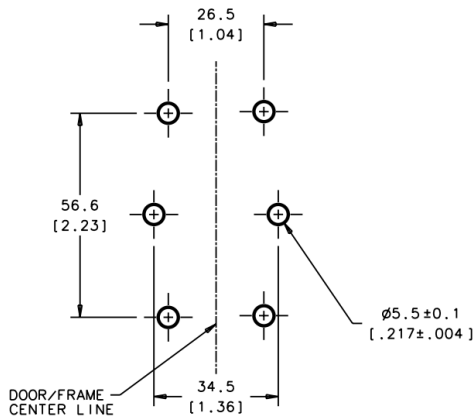

EH-A Hinge

Surface mount · Stainless steel 316

Material

- Outer & inner leaf: Stainless steel 316
- Pin: Stainless steel 304

Part No.

EH-4A-4V4-24

Material

- Outer & inner leaf: Stainless steel 316
- Pin: Stainless steel 304

Part No.

EH-4A-8V5-24

Material

- Outer & inner leaf: Stainless steel 316
- Pin: Stainless steel 304

Part No.

EH-6A-10V8-24