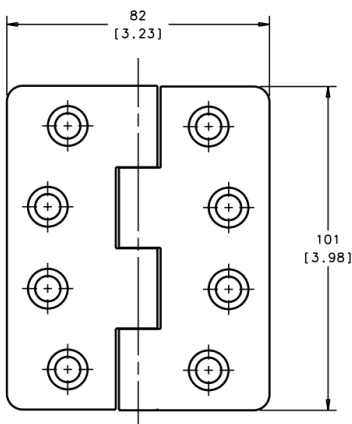

EH-A Hinge

Surface mount · Stainless steel 316

Material

- Outer & inner leaf: Stainless steel 316
- Pin: Stainless steel 304

Part No.

EH-4A-4V4-24

Material

- Outer & inner leaf: Stainless steel 316
- Pin: Stainless steel 304

Part No.

EH-4A-8V5-24

Material

- Outer & inner leaf: Stainless steel 316
- Pin: Stainless steel 304

Part No.

EH-6A-10V8-24