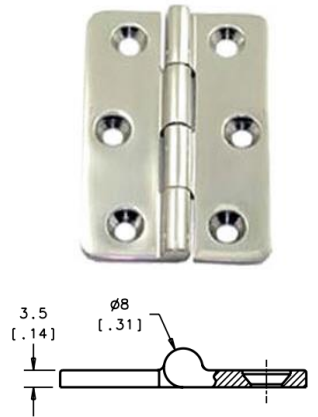

EH-A Hinge

Surface mount · Stainless steel 316

Material

- Outer & inner leaf: Stainless steel 316
- Pin: Stainless steel 304

Part No.

EH-4A-4V4-24

Material

- Outer & inner leaf: Stainless steel 316
- Pin: Stainless steel 304

Part No.

EH-4A-8V5-24

Material

- Outer & inner leaf: Stainless steel 316
- Pin: Stainless steel 304

Part No.

EH-6A-10V8-24