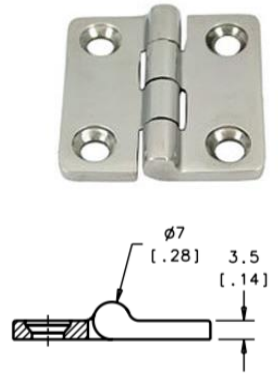

EH-A Hinge

Surface mount · Stainless steel 316

Material

- Outer & inner leaf: Stainless steel 316
- Pin: Stainless steel 304

Part No.

EH-4A-4V4-24

Material

- Outer & inner leaf: Stainless steel 316
- Pin: Stainless steel 304

Part No.

EH-4A-8V5-24

Material

- Outer & inner leaf: Stainless steel 316
- Pin: Stainless steel 304

Part No.

EH-6A-10V8-24